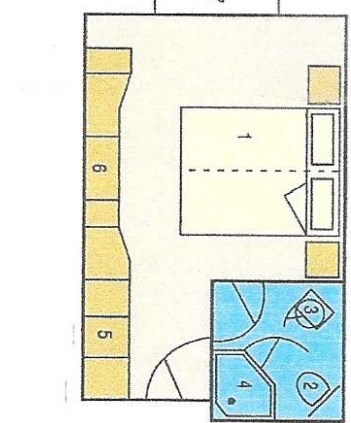

Price Per Person

- JR Suite \$ 2850
- Cat. P \$ 2482
- Cat. A \$ 2229
- Cat. B \$ 2022
- Cat. E \$1710

AVALON TAPESTRY®

Deck Plan

BOW →

Staterooms—172 sq ft

- 1 Bed
- 2 Toilet
- 3 Sink
- 4 Shower
- 5 Closet
- 6 Writing Desk
- 7 Sliding Glass I (on Royal & Sa

Suites—258 sq ft

- 1 Bed
- 2 Toilet
- 3 Sink
- 4 Shower
- 5 Closet
- 6 Writing Desk
- 7 Sliding Glass Dc
- 8 Sofa

P.B