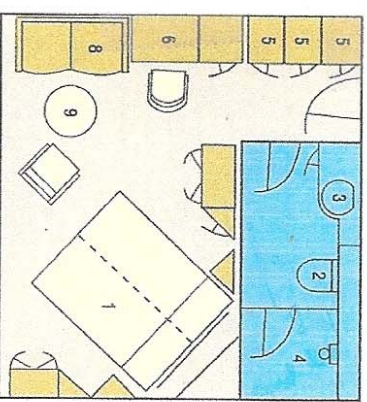

Price Per Person

- JR Suite \$ 2850
- Cat. P \$ 2482
- Cat. A \$ 2229
- Cat. B \$ 2022
- Cat. E \$1710

AVALON TAPESTRY®

Deck Plan

BOW →

Staterooms—172 sq ft

- 1 Bed
- 2 Toilet
- 3 Sink
- 4 Shower
- 5 Closet
- 6 Writing Desk
- 7 Sliding Glass I (on Royal & Sa

Suites—258 sq ft

- 1 Bed
- 2 Toilet
- 3 Sink
- 4 Shower
- 5 Closet
- 6 Writing Desk
- 7 Sliding Glass Dc
- 8 Sofa

P.B